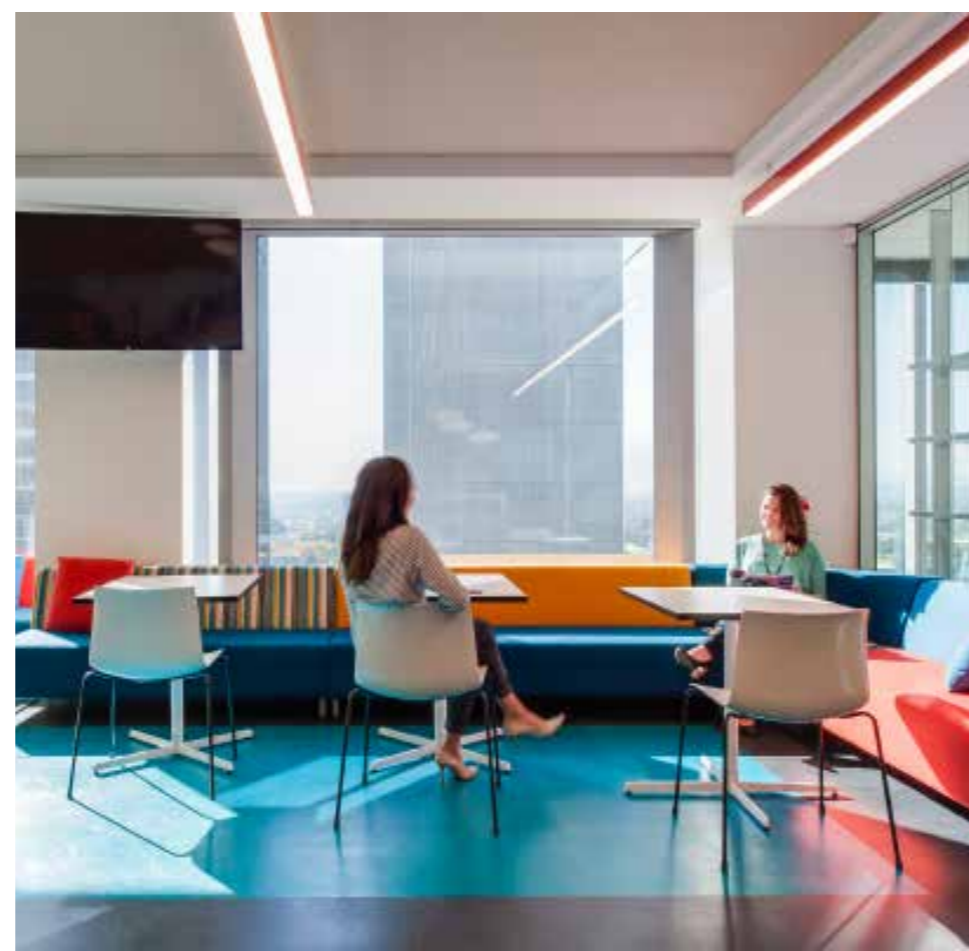

DOW CHEMICAL

MELBOURNE, AUSTRALIA

Seating: Very Executive Task Chair
xFriends: Landscape, Fletcher Systems, Why Ottoman, Fletcher Systems, Realm Tub, Fletcher Systems, Cwtch Low Back, Orangebox
3rd Party: EONA Meeting Table
Designer: PTID