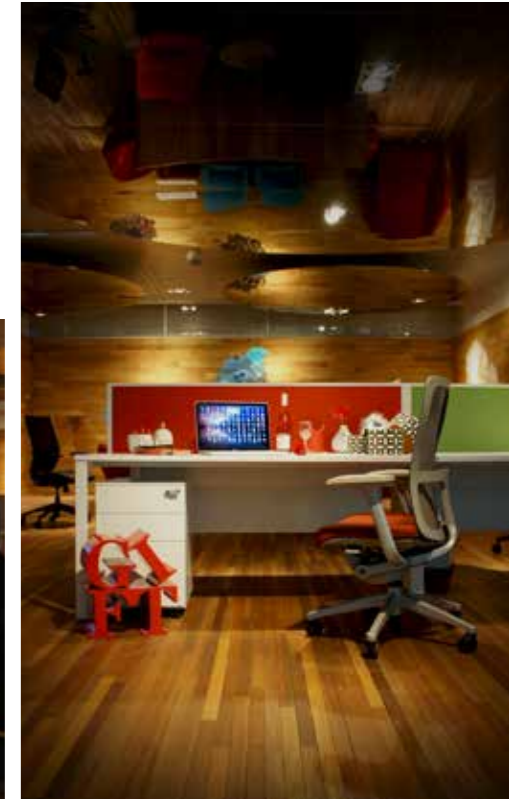

WORK. PLAY. EZ BEIJING, CHINA

Designers in Beijing got inside the head of a typical end-user as they competed to create themed mock-ups of Haworth's newly refreshed EZ60 platform. A professional photoshoot completed the innovative displays.